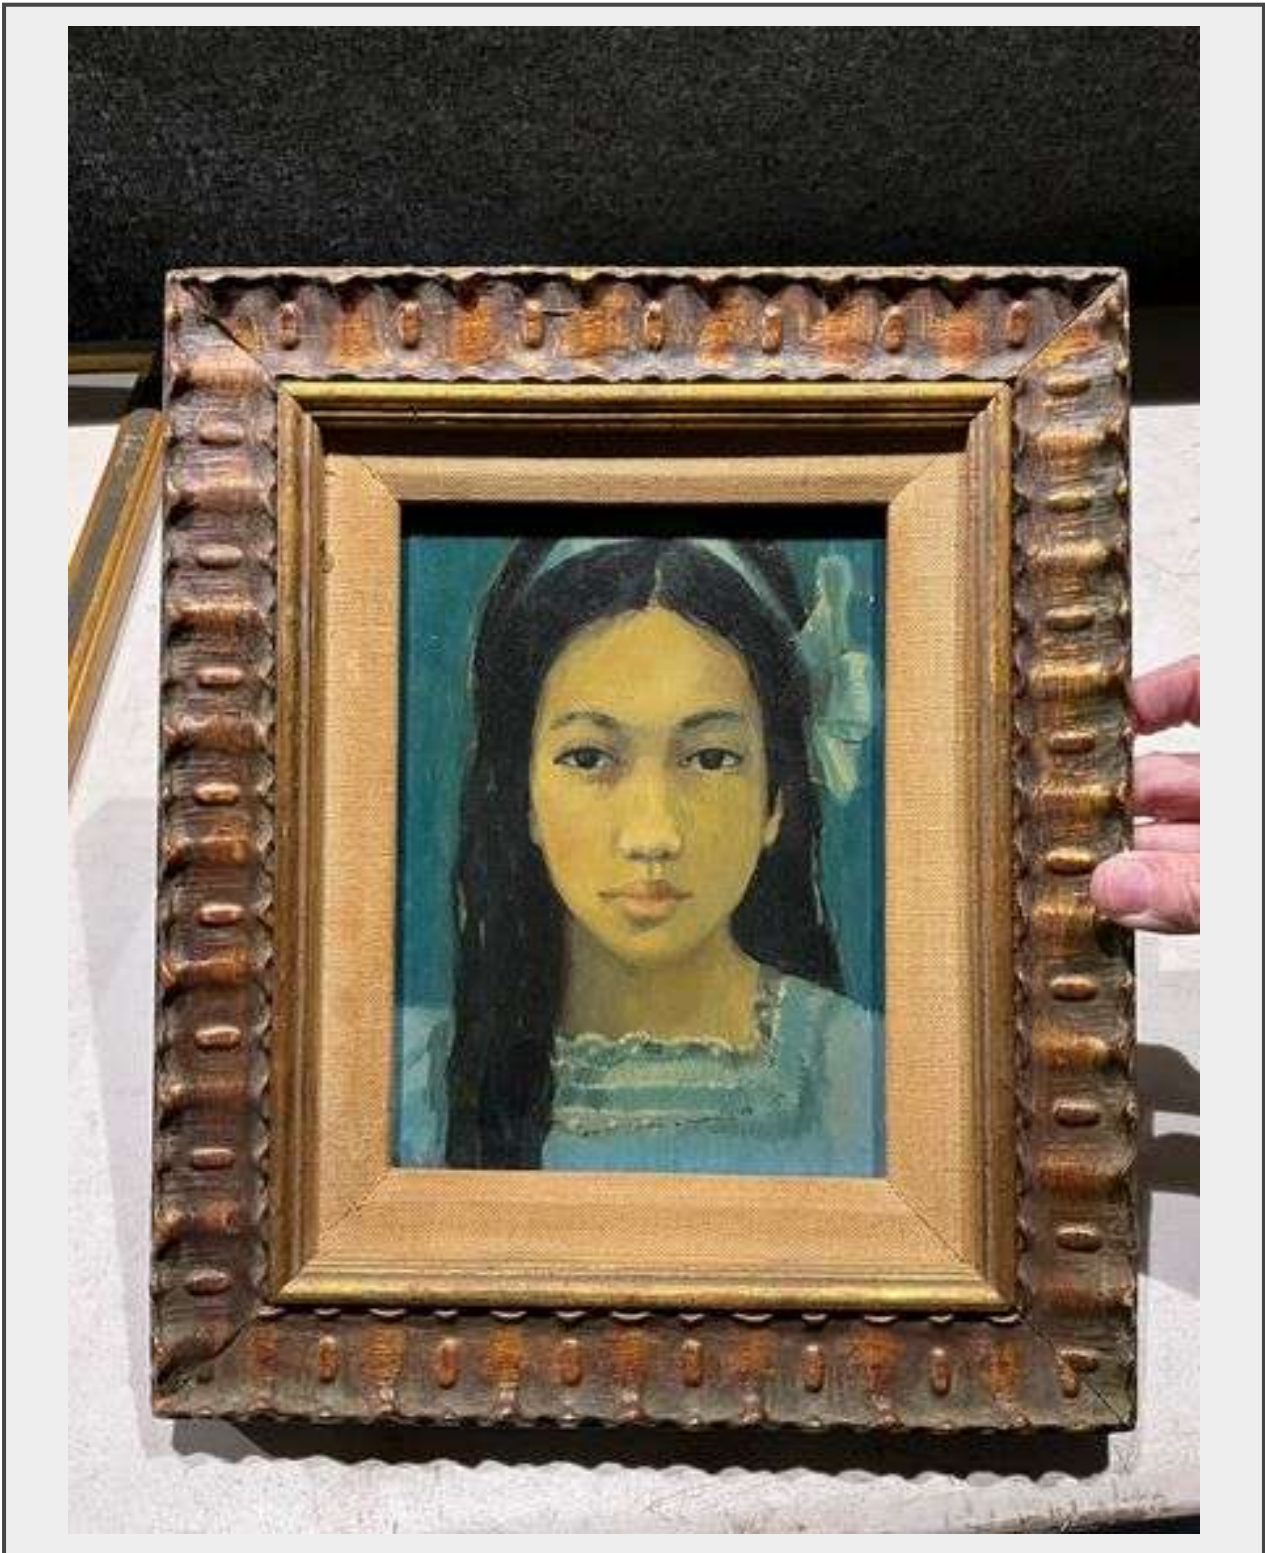

**Sale Name:** May Online Auction

**LOT 165 - Framed Art on Board, Signed Top Left Corner, Frame Measures 10.5" x 12.5"**

**Description**

Framed Painting on Canvas, Signed Bottom Right Corner, Frame Measures 13" x 17" ,  
Frame Shows Wear, Loction Art Cart 2